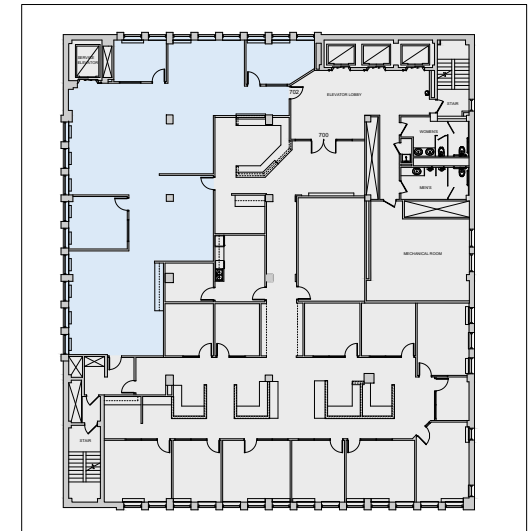

# Wells Fargo Center

Suite 702

230 W. Superior St.  
Duluth, MN 55802

Wells Fargo Center 7th Floor

No Scale

### WFC-702

March 21, 2024

Scale 1/16" = 1'-0"