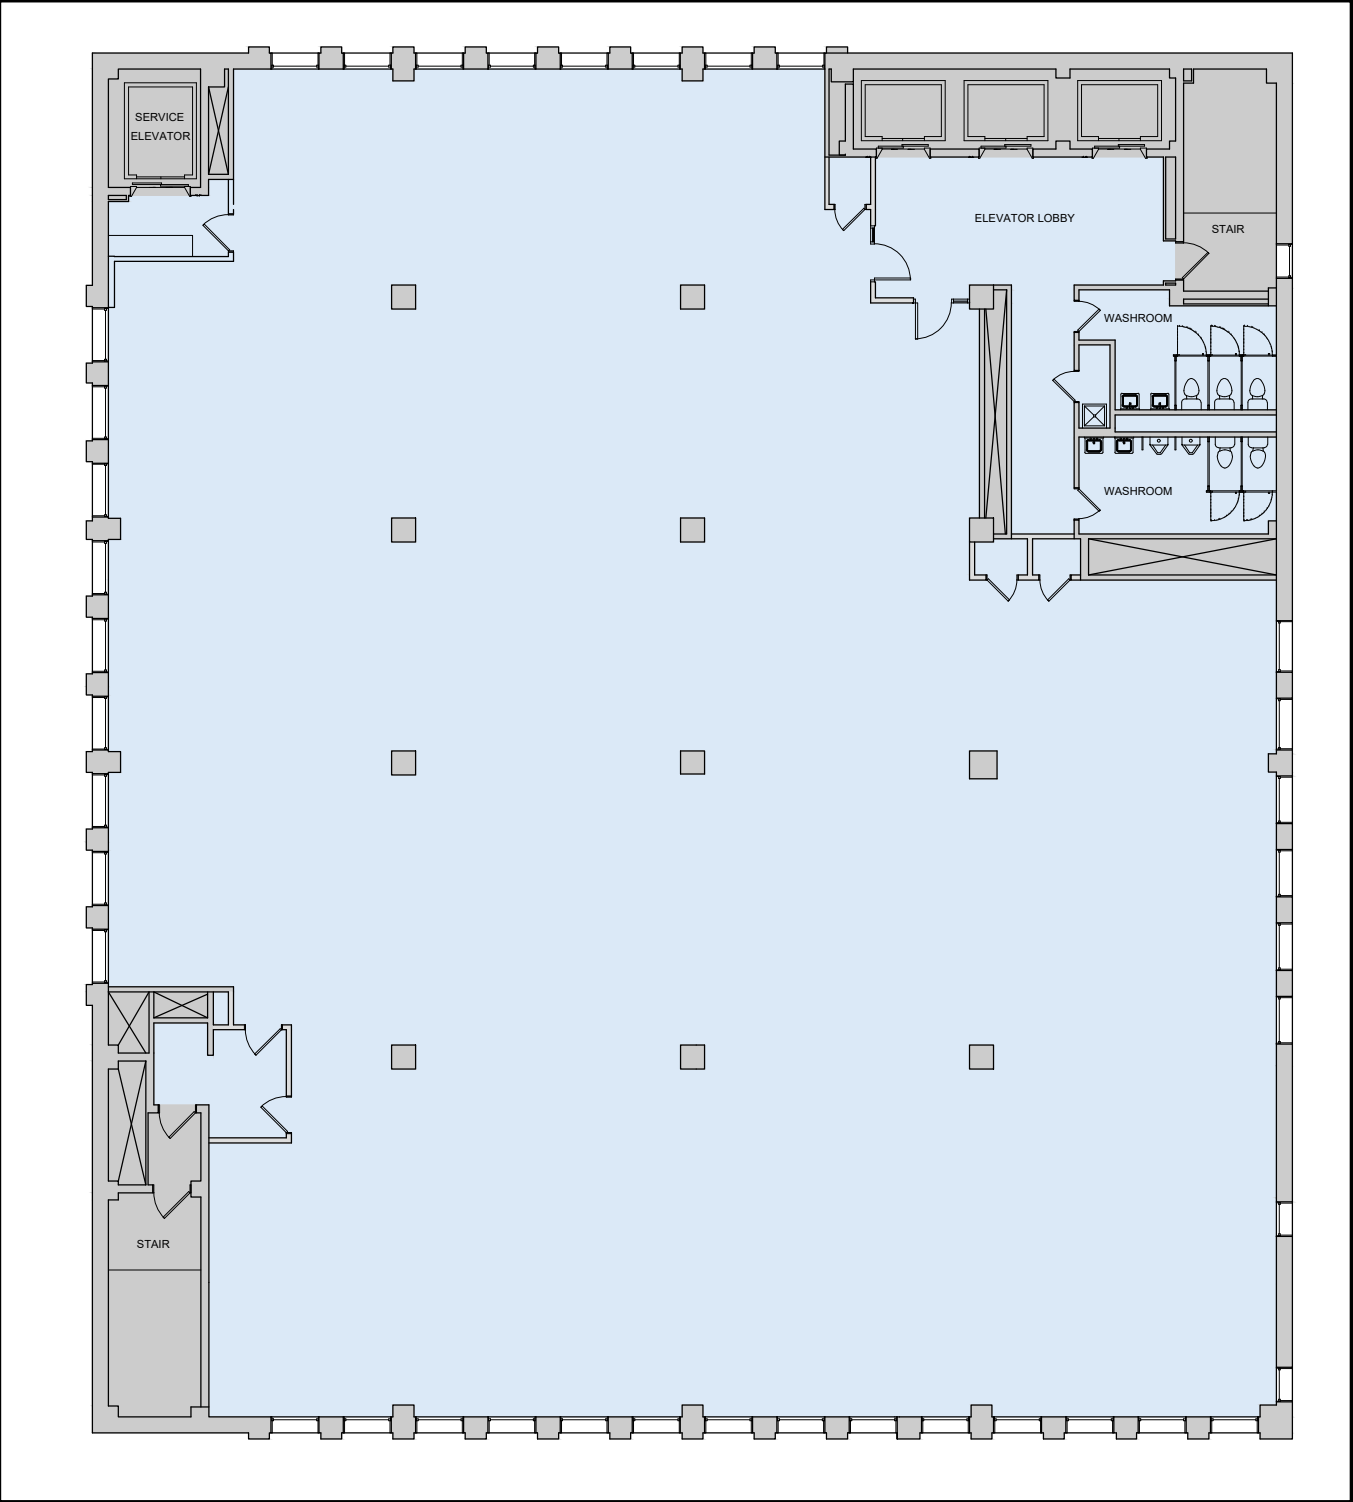

## Sixth Floor

230 W. Superior St.  
Duluth, MN 55802

## WFC-6

March 21, 2024  
Scale 1/16" = 1'-0"