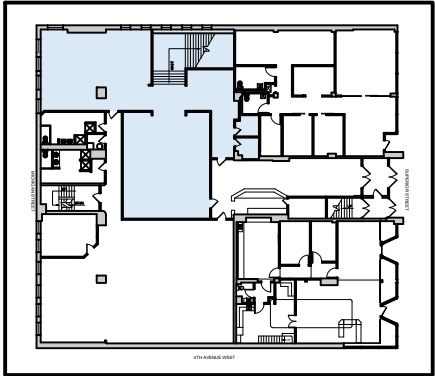

Stanley Center

Suite 409

408 W. Superior St.
Duluth, MN 55802

Stanley Center 1st Floor

No Scale

MICHIGAN STREET

COMMERCIAL REAL ESTATE SERVICES

306 W. Superior St #1605
Duluth, MN 55802
218-722-0816
218-720-6879 Fax
www.oneidacres.com

STC 409

March 21, 2024
Scale 3/32" = 1'-0"