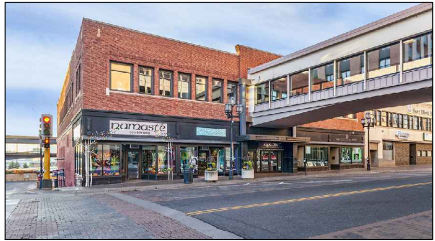

Stanley Center

Suite 409

408 W. Superior St.
Duluth, MN 55802

Stanley Center 1st Floor

No Scale

MICHIGAN STREET

COMMERCIAL REAL ESTATE SERVICES

306 W. Superior St #1605
Duluth, MN 55802
218-722-0816
218-720-6879 Fax
www.oneidacres.com