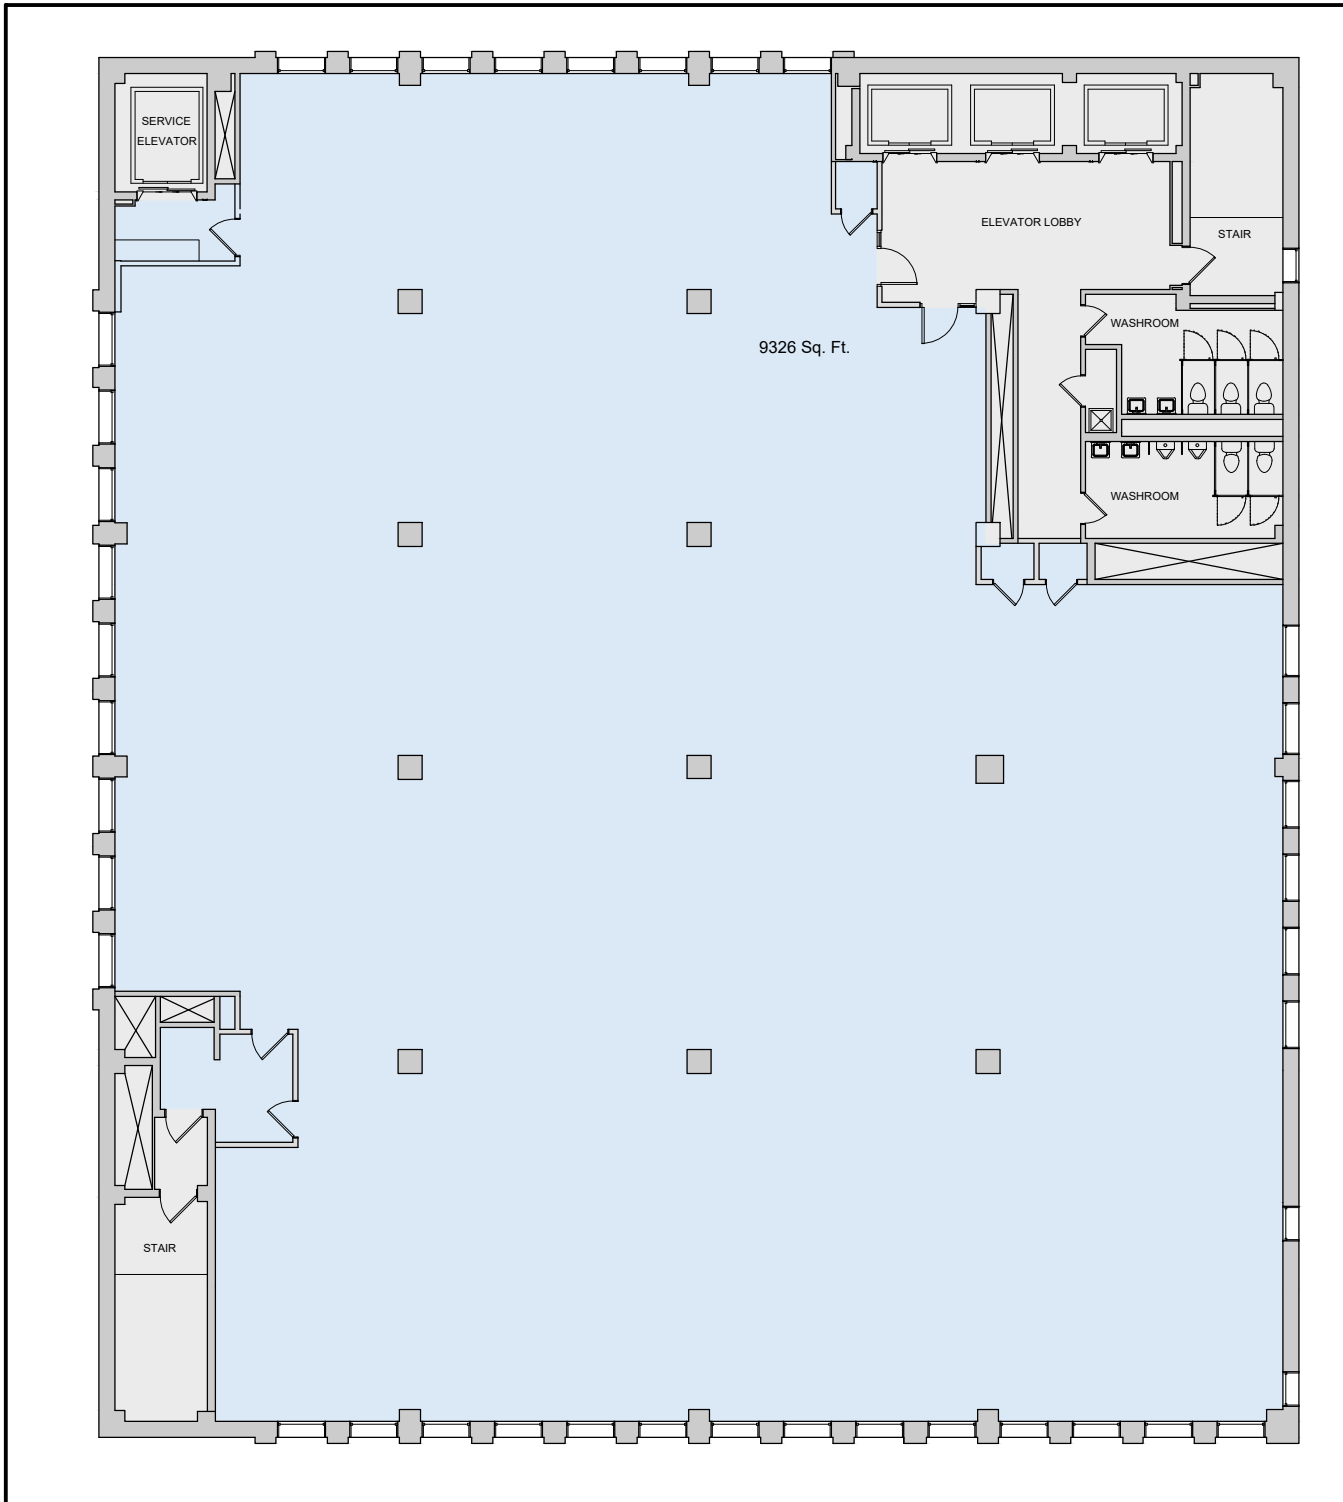

Wells Fargo Center
Sixth Floor
230 W. Superior St.
Duluth, MN 55802

ONEIDA
COMMERCIAL REAL ESTATE SERVICES
306 W. Superior St #1605
Duluth, MN 55802
218-722-0816
218-720-6879 Fax
www.oneidacres.com

WFC-6
December 2, 2022
Scale 1/16" = 1'-0"