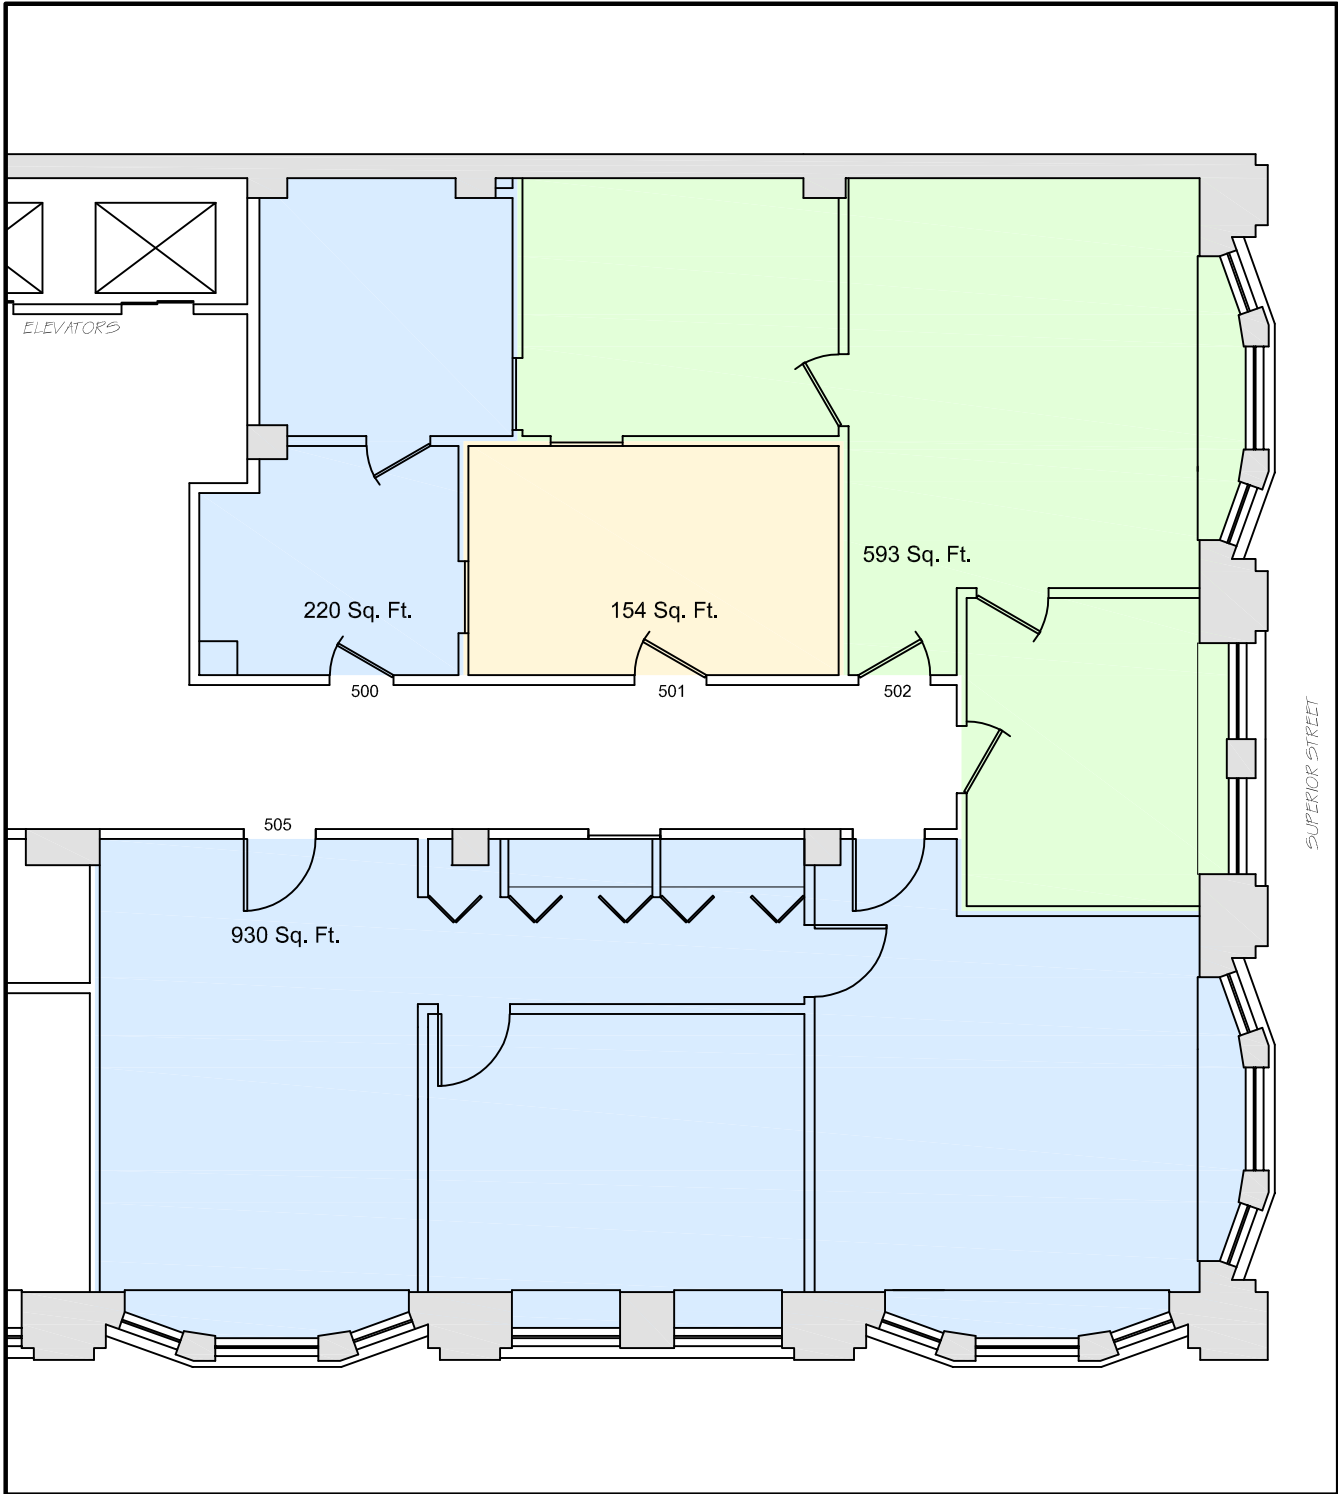

Lonsdale Building

Suites 500-505

302 W. Superior St.
Duluth, MN 55802

Lonsdale Building 5th Floor

Lonsdale Building Location

Lonsdale Building Superior St Elevation

306 W. Superior St #1605
Duluth, MN 55802
218-722-0816
218-720-6879 Fax
www.oneidacres.com

LB-500-5
November 16, 2017
Scale 1/8" = 1'-0"