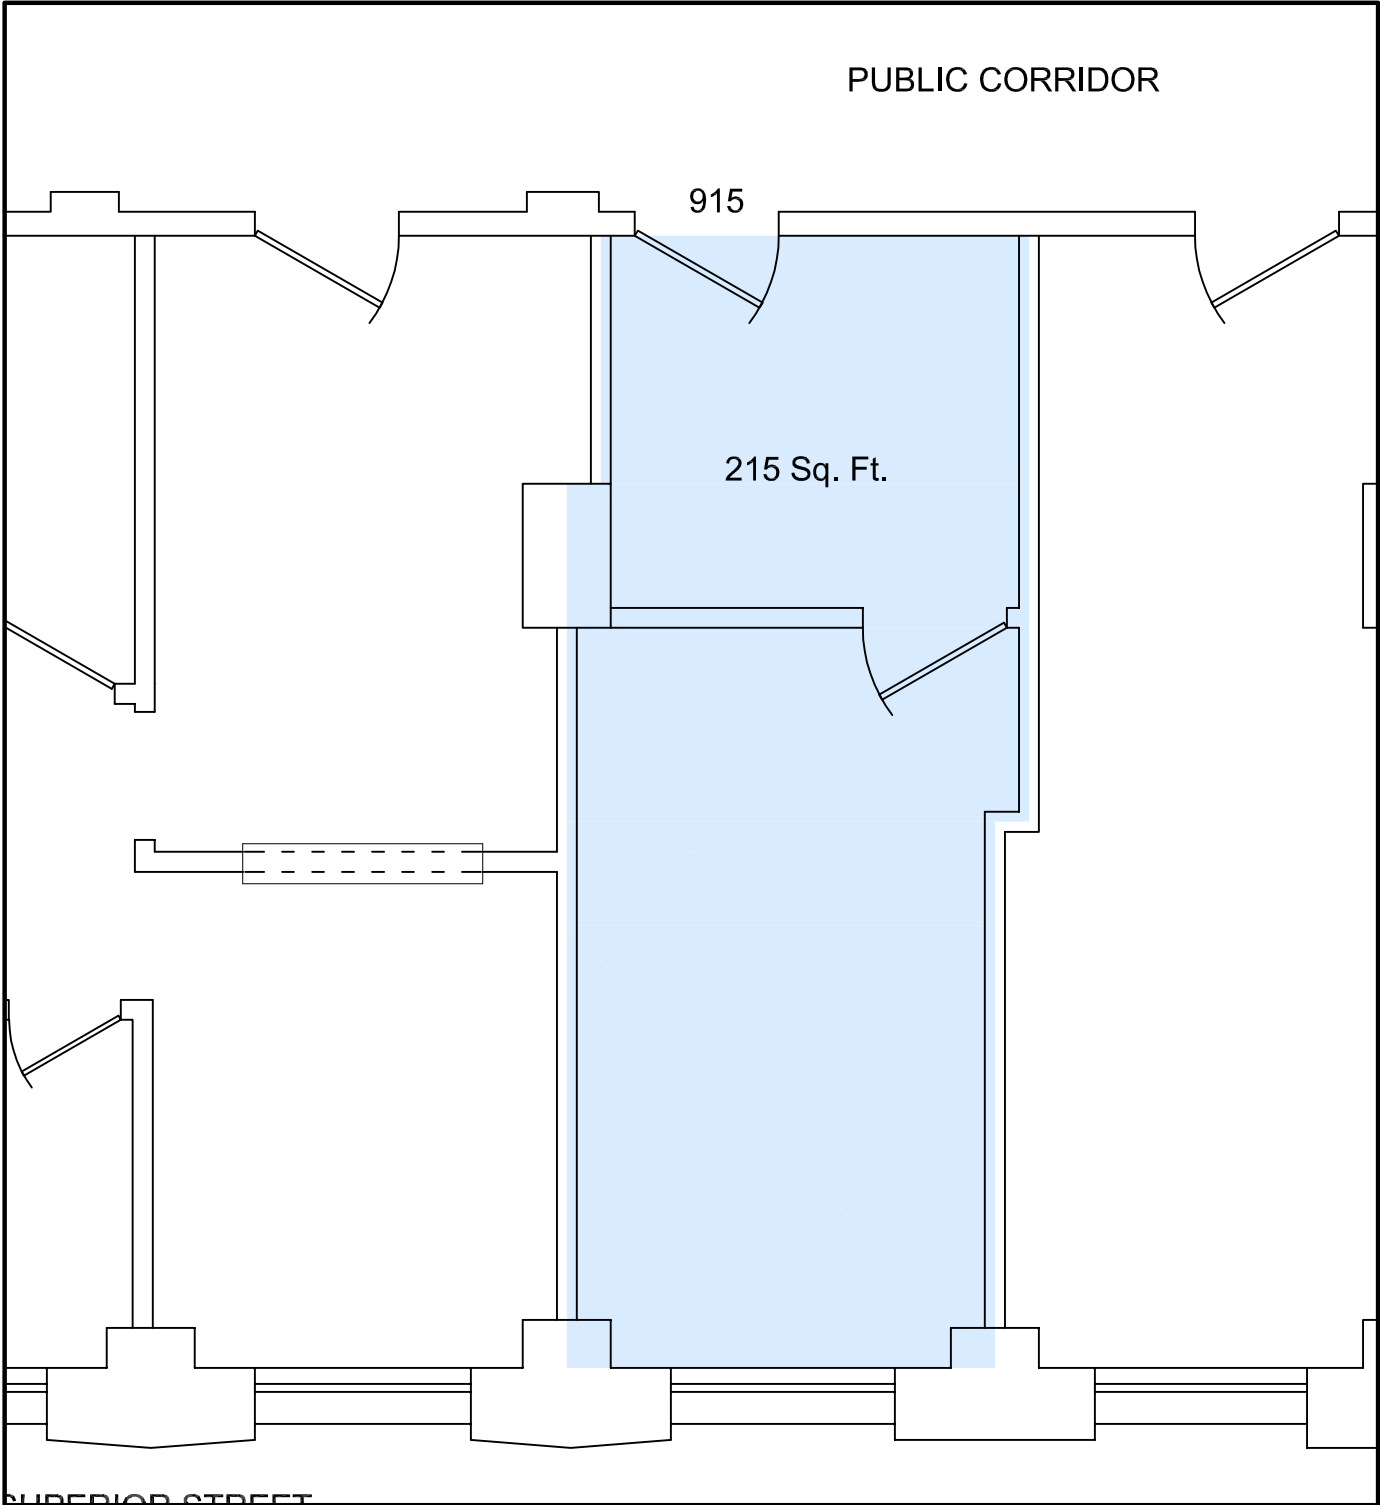

PUBLIC CORRIDOR

915

215 Sq. Ft.

Medical Arts Building

Suite 915

318-324 W. Superior St.
Duluth, MN 55802

Medical Arts Building 9th Floor

Medical Arts Building Location