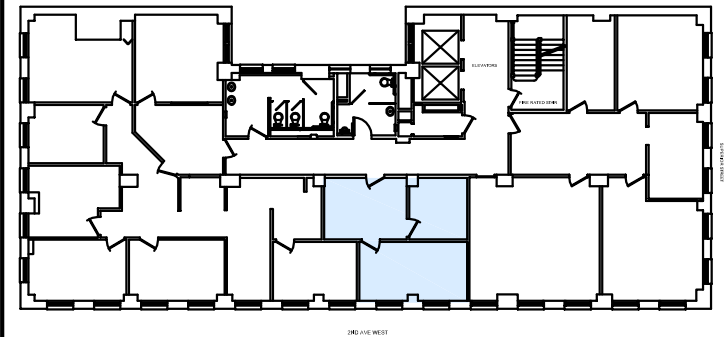

Scale 1/4" = 1'-0"

Scale 1/16" = 1'-0"

Sellwood Building
Suite 507

Oneida Realty Company
Property Management

306 W. Superior St. Suite 1605
Duluth, MN 55802
218-722-0816
Fax 218-720-6879
www.oneidarealty.com

Suite Location
507 Sellwood Building
202 West Superior Street
Duluth, MN 55802

SWB-507
September 21, 2015